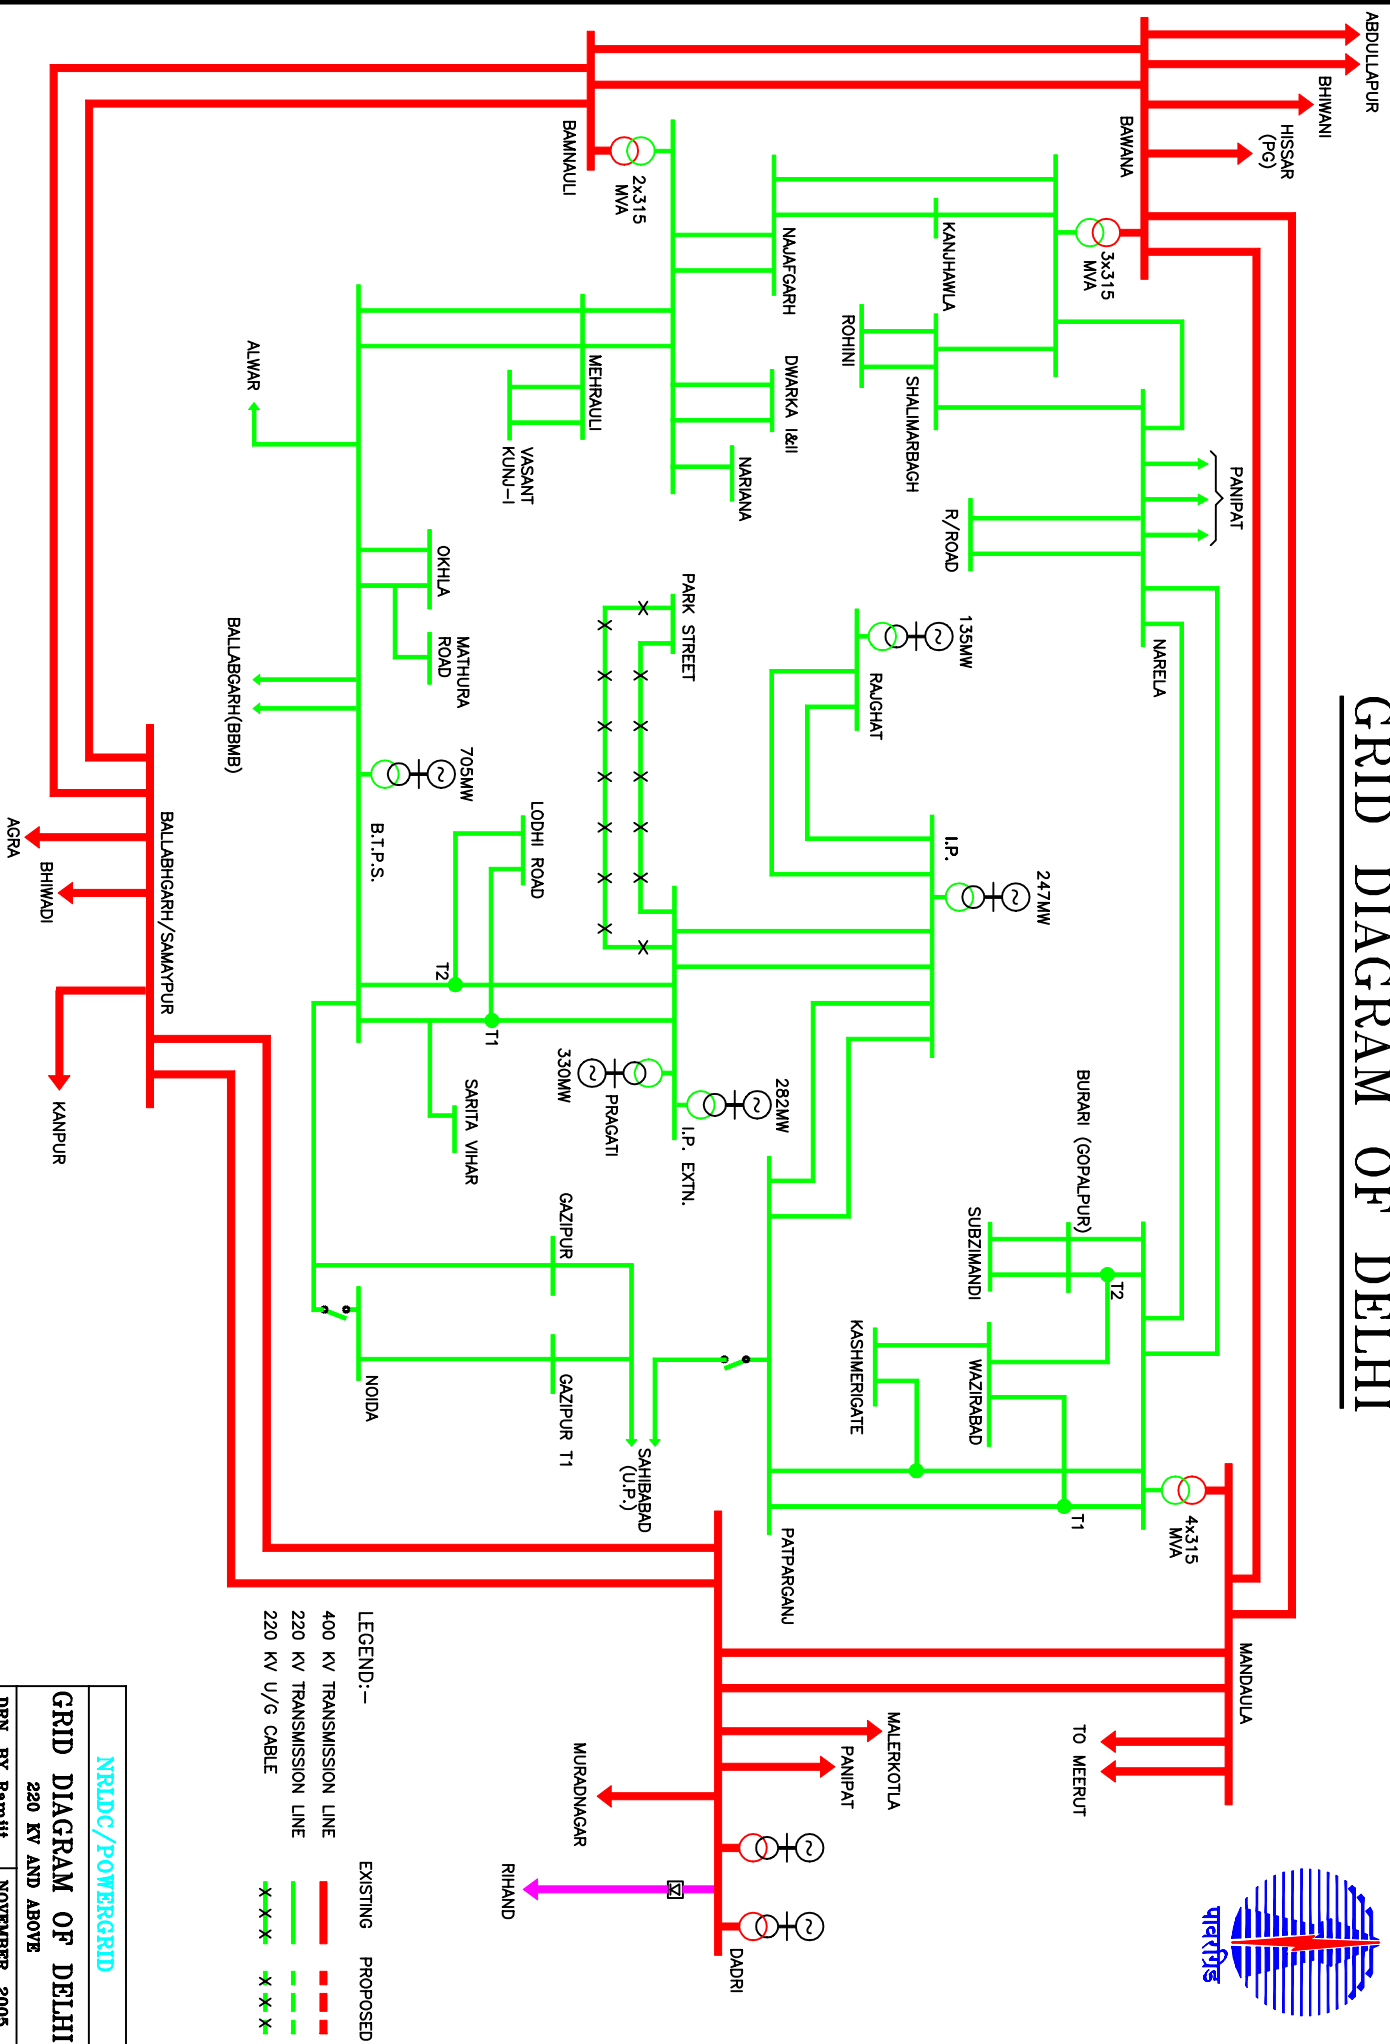

# GRID DIAGRAM OF DELHI

NRLDC/POWERGRID

**GRID DIAGRAM OF DELHI**  
220 KV AND ABOVE

DRN. BY Ramjit NOVEMBER, 2005