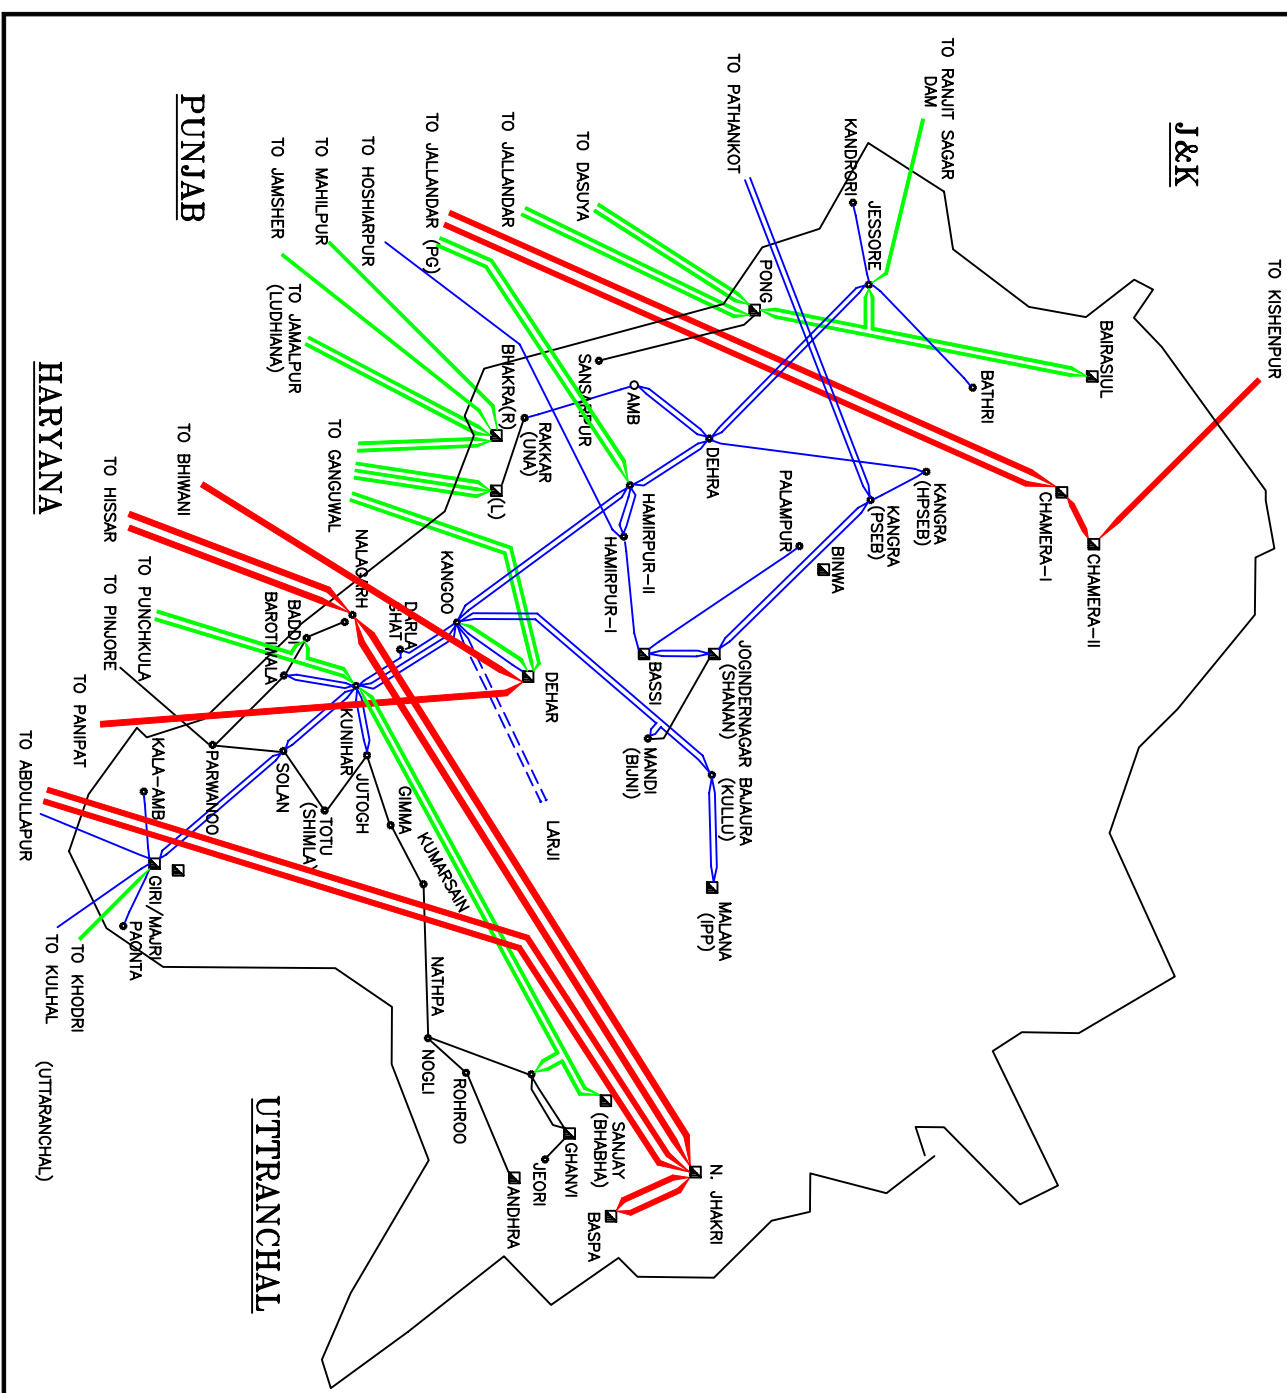

POWER MAP OF HIMACHAL PRADESH

LEGEND:-

| EXISTING | | PROPOSED | |
|-----------|---------------|-----------|---------------|
| ■ | □ | ■ | □ |
| • | ○ | • | ○ |
| — (Red) | - - - (Red) | — (Green) | - - - (Green) |
| — (Blue) | - - - (Blue) | — (Blue) | - - - (Blue) |
| — (Black) | - - - (Black) | | |

NRIDC/POWERGRID
POWER MAP OF HIMACHAL PRADESH
66 KV AND ABOVE
 DRN. BY Ramjit NOVEMBER, 2005